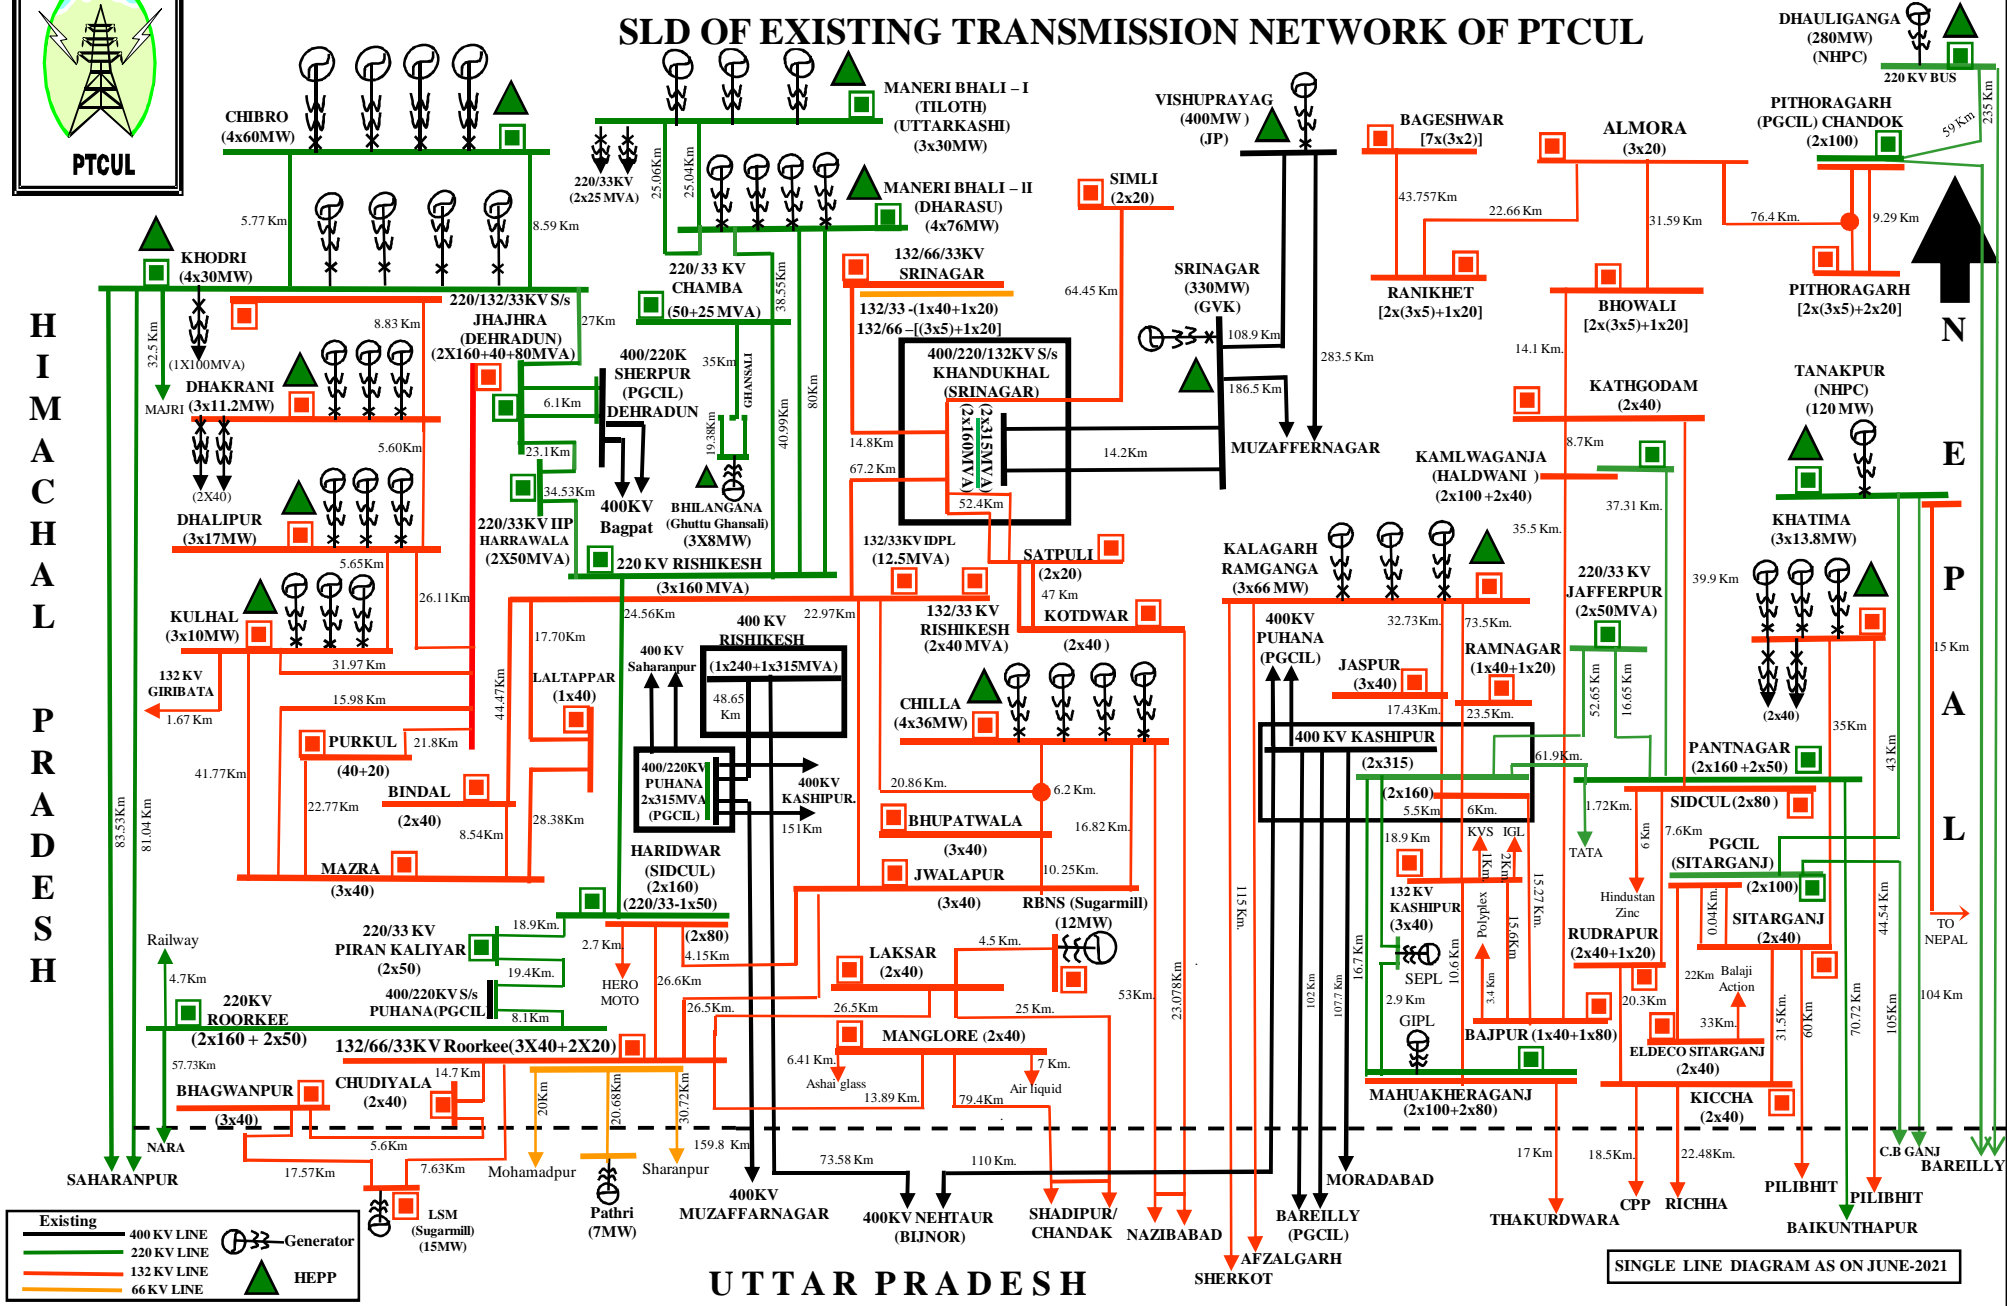

POWER TRANSMISSION CORPORATION OF UTTARAKHAND LTD.

SLD OF EXISTING TRANSMISSION NETWORK OF PTCUL

H
I
M
A
C
H
A
L

P
R
A
D
E
S
H

SINGLE LINE DIAGRAM AS ON JUNE-2021