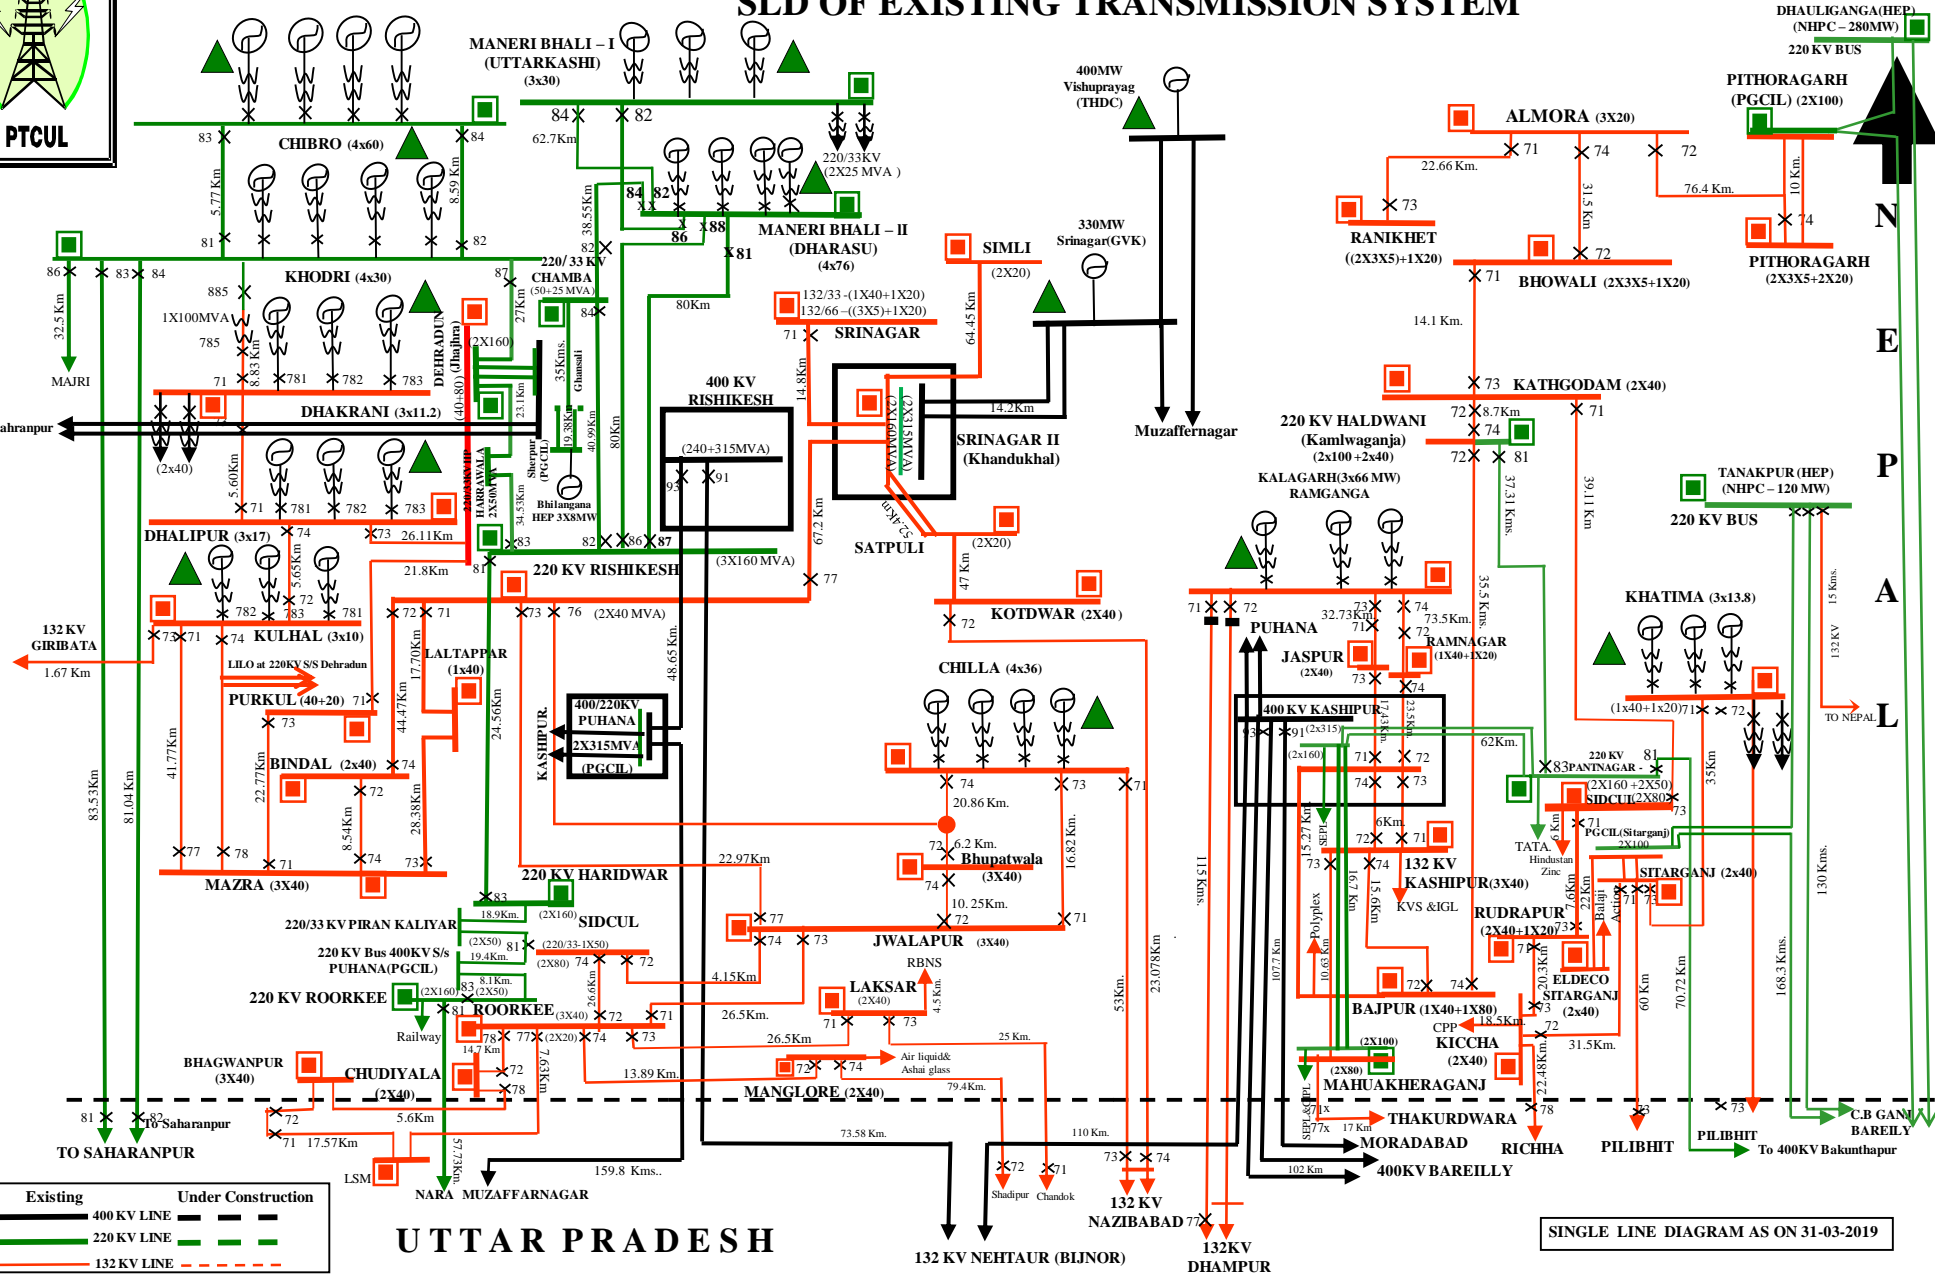

POWER TRANSMISSION CORPORATION OF UTTARAKHAND LTD.

SLD OF EXISTING TRANSMISSION SYSTEM

H
I
M
A
C
H
A
L
P
R
A
D
E
S
H

N
E
P
A
L

UTTAR PRADESH

SINGLE LINE DIAGRAM AS ON 31-03-2019